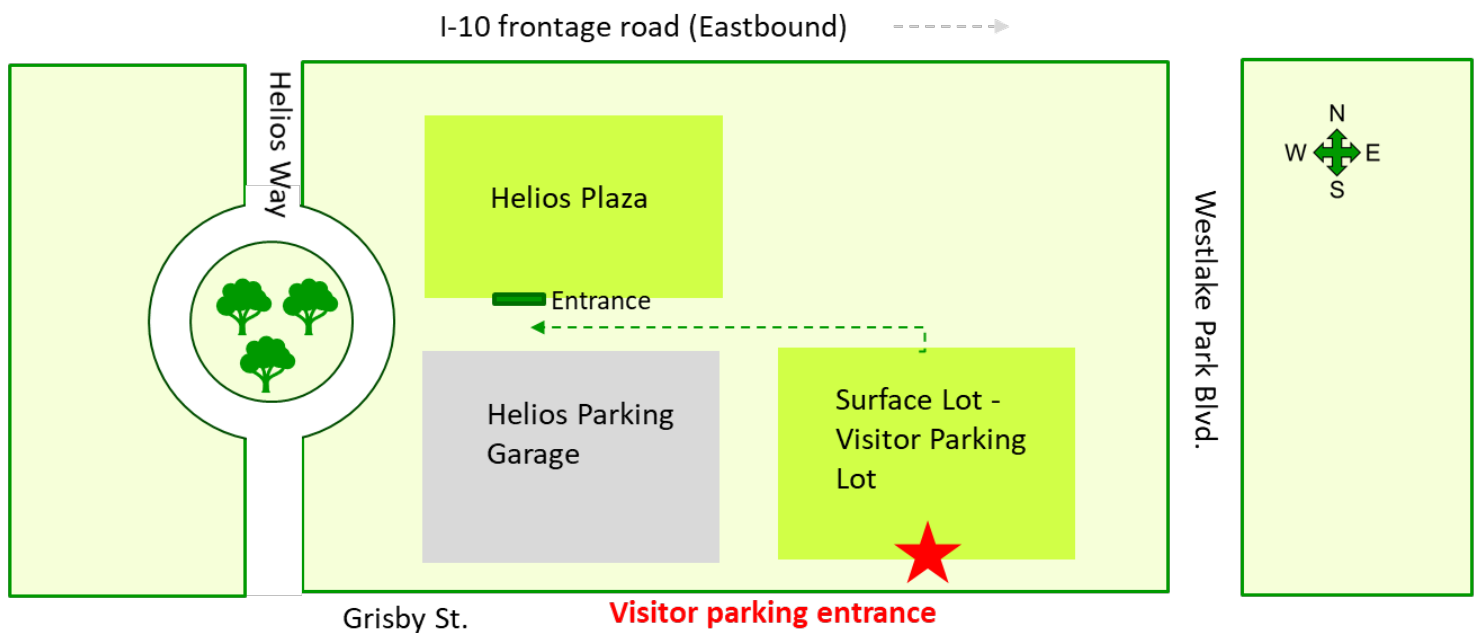

# BP Helios Plaza – Parking & Check-in

BP Helios Plaza address:  
201 Helios Way  
Houston, TX 77079

**Please allow at least 10-15 minutes early to check in with BP Security. You will need your photo ID and license plate number to gain access to Helios Plaza.**

## Detailed directions:

- The entrance to Helios Plaza faces Grisby St. (which runs parallel to the I-10 feeder.)
- If coming from downtown, exit Hwy 6 and take the U-turn to the east bound feeder.
- Move immediately to the far right lane. Turn right on Westlake Park Blvd. and then turn right on Grisby St.
- You will see a sign directing you to park in the Surface Lot / Visitors Parking on the right. Turn right to enter the surface lot.
- Buzz the Security desk for entry and **advise you are attending the EMA Roundtable Meeting.**
- Upon exiting your vehicle, note your license plate as it will be needed to check in. Also, bring a valid form of photo ID with you.
- Exit the surface parking lot going north, and use the sidewalk to walk west and enter the Helios Plaza lobby from the south side.